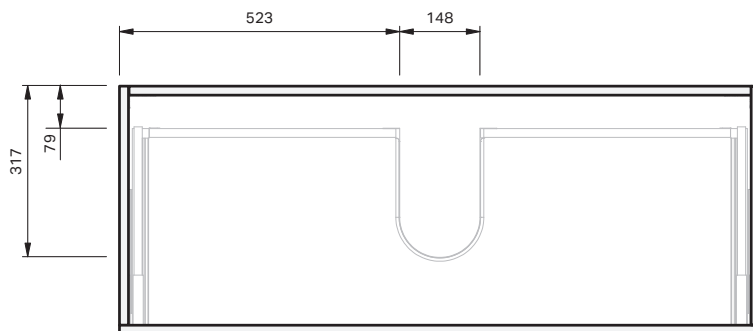

Lulu 46 Console 1200 Floor 2 Drawer

CABINET SPECIFICATION

Product Features

| | |
|----------------------|---|
| Product Code | Console Vanity + Mineral Cast Basin / 4509 Console Vanity + Ceramic Basin / 4512 |
| Product Description | Lulu 46 - 1200 - Floor |
| Drawer Configuration | 2 Drawer |
| Notes | Drawings depict cabinet only. |

IMPORTANT NOTE: Throughout this guide, dimensions may vary by ± 2 mm. Please read the installation manual for detailed information on installing the product. St. Michel pursues a policy of continuing improvement in design and manufacturing of its products. The right is therefore reserved to vary specifications without notice.