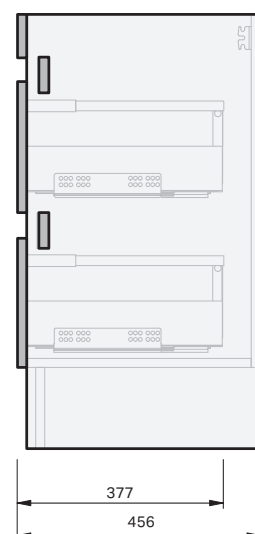

Lulu 46 Console 1200 Floor 2 Drawer

CABINET SPECIFICATION

Product Features

| | |
|----------------------|---|
| Product Code | Console Vanity + Mineral Cast Basin / 4509 Console Vanity + Ceramic Basin / 4512 |
| Product Description | Lulu 46 - 1200 - Floor |
| Drawer Configuration | 2 Drawer |
| Notes | Drawings depict cabinet only. |

IMPORTANT NOTE: Throughout this guide, dimensions may vary by ± 2 mm. Please read the installation manual for detailed information on installing the product. St. Michel pursues a policy of continuing improvement in design and manufacturing of its products. The right is therefore reserved to vary specifications without notice.