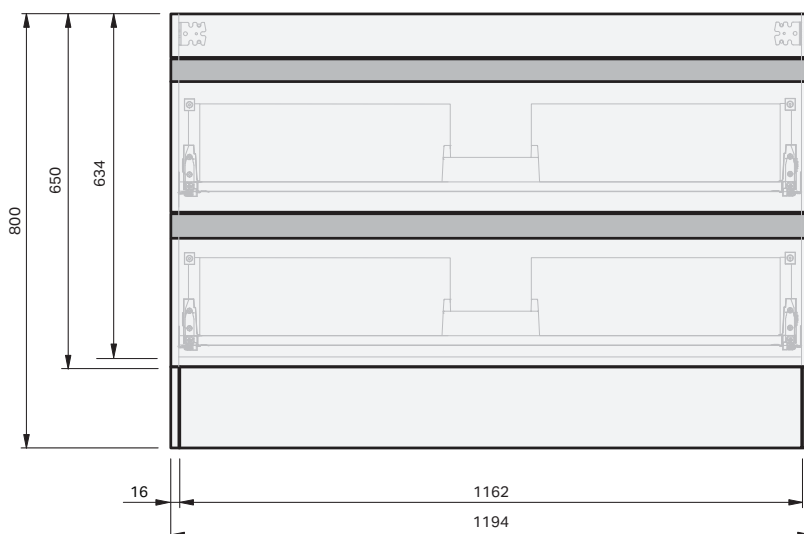

Lulu 46 Console 1200 Floor 2 Drawer

CABINET SPECIFICATION

Product Features

| | |
|----------------------|---|
| Product Code | Console Vanity + Mineral Cast Basin / 4509 Console Vanity + Ceramic Basin / 4512 |
| Product Description | Lulu 46 - 1200 - Floor |
| Drawer Configuration | 2 Drawer |
| Notes | Drawings depict cabinet only. |

IMPORTANT NOTE: Throughout this guide, dimensions may vary by ± 2 mm. Please read the installation manual for detailed information on installing the product. St. Michel pursues a policy of continuing improvement in design and manufacturing of its products. The right is therefore reserved to vary specifications without notice.