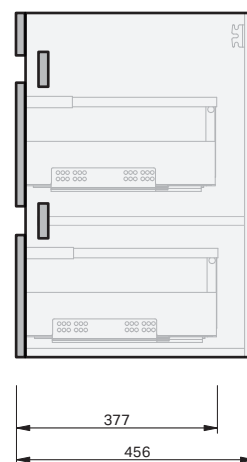

Lulu 46 Console

1200 Wall 1 Door 2 Drawer Left

CABINET SPECIFICATION

Product Features

Product Code	Console Vanity + Mineral Cast Basin / 4452 Console Vanity + Ceramic Basin / 4455
Product Description	Lulu 46 - 1200 - Wall
Drawer Configuration	1 Door / 2 Drawer Left
Notes	Drawings depict cabinet only.

IMPORTANT NOTE: Throughout this guide, dimensions may vary by ± 2 mm. Please read the installation manual for detailed information on installing the product. St. Michel pursues a policy of continuing improvement in design and manufacturing of its products. The right is therefore reserved to vary specifications without notice.