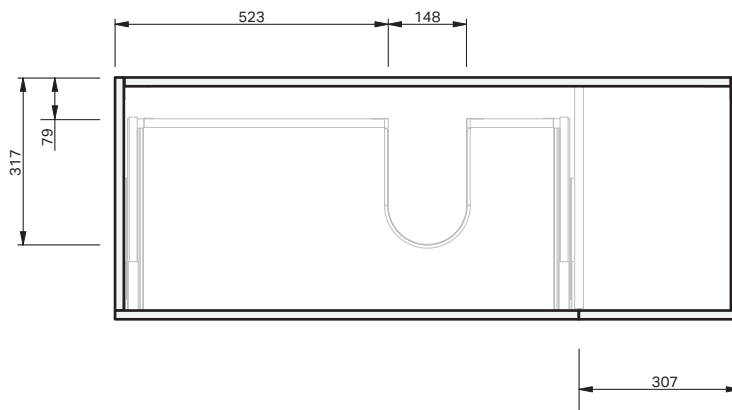

Lulu 46 Console

1200 Wall 1 Door 2 Drawer Left

CABINET SPECIFICATION

Product Features

Product Code	Console Vanity + Mineral Cast Basin / 4452 Console Vanity + Ceramic Basin / 4455
Product Description	Lulu 46 - 1200 - Wall
Drawer Configuration	1 Door / 2 Drawer Left
Notes	Drawings depict cabinet only.

IMPORTANT NOTE: Throughout this guide, dimensions may vary by ± 2 mm. Please read the installation manual for detailed information on installing the product. St. Michel pursues a policy of continuing improvement in design and manufacturing of its products. The right is therefore reserved to vary specifications without notice.