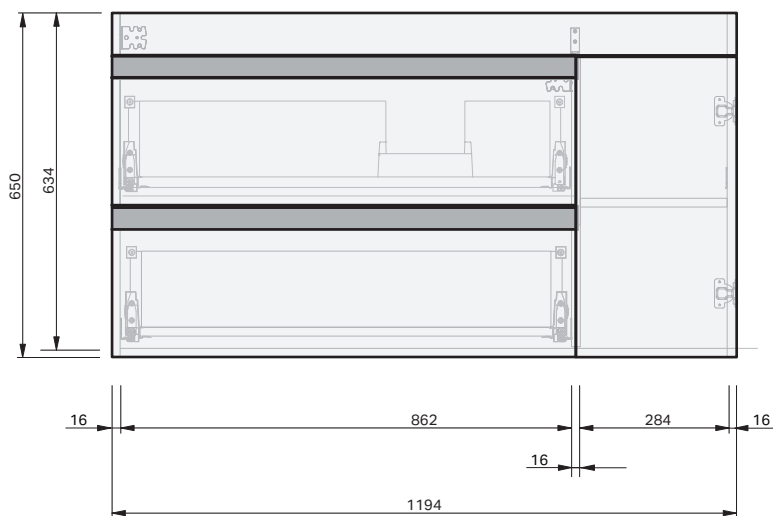

Lulu 46 Console

1200 Wall 1 Door 2 Drawer Left

CABINET SPECIFICATION

Product Features

Product Code	Console Vanity + Mineral Cast Basin / 4452 Console Vanity + Ceramic Basin / 4455
Product Description	Lulu 46 - 1200 - Wall
Drawer Configuration	1 Door / 2 Drawer Left
Notes	Drawings depict cabinet only.

IMPORTANT NOTE: Throughout this guide, dimensions may vary by ± 2 mm. Please read the installation manual for detailed information on installing the product. St. Michel pursues a policy of continuing improvement in design and manufacturing of its products. The right is therefore reserved to vary specifications without notice.