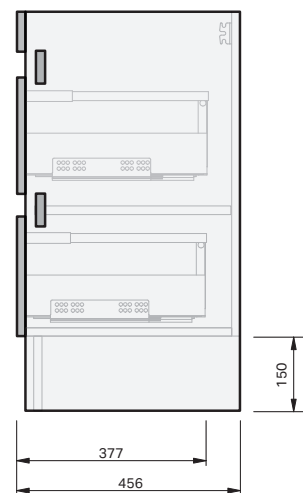

Lulu 46 Console

1200 Floor 1 Door 2 Drawer Left

CABINET SPECIFICATION

Product Features

Product Code	Console Vanity + Mineral Cast Basin / 4453 Console Vanity + Ceramic Basin / 4456
Product Description	Lulu 46 - 1200 - Floor
Drawer Configuration	1 Door / 2 Drawer Left
Notes	Drawings depict cabinet only.

IMPORTANT NOTE: Throughout this guide, dimensions may vary by ± 2 mm. Please read the installation manual for detailed information on installing the product. St. Michel pursues a policy of continuing improvement in design and manufacturing of its products. The right is therefore reserved to vary specifications without notice.