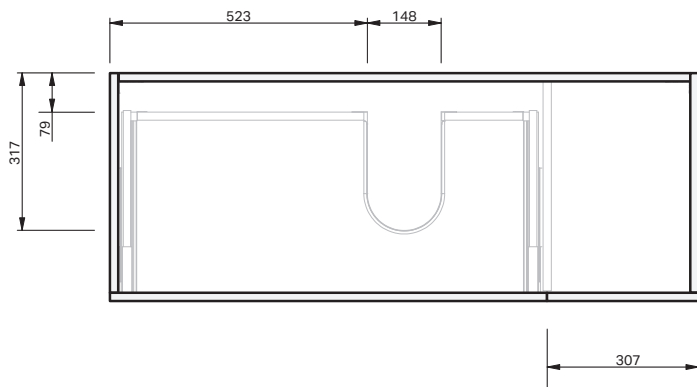

Lulu 46 Console

1200 Floor 1 Door 2 Drawer Left

CABINET SPECIFICATION

Product Features

Product Code	Console Vanity + Mineral Cast Basin / 4453 Console Vanity + Ceramic Basin / 4456
Product Description	Lulu 46 - 1200 - Floor
Drawer Configuration	1 Door / 2 Drawer Left
Notes	Drawings depict cabinet only.

IMPORTANT NOTE: Throughout this guide, dimensions may vary by ± 2 mm. Please read the installation manual for detailed information on installing the product. St. Michel pursues a policy of continuing improvement in design and manufacturing of its products. The right is therefore reserved to vary specifications without notice.