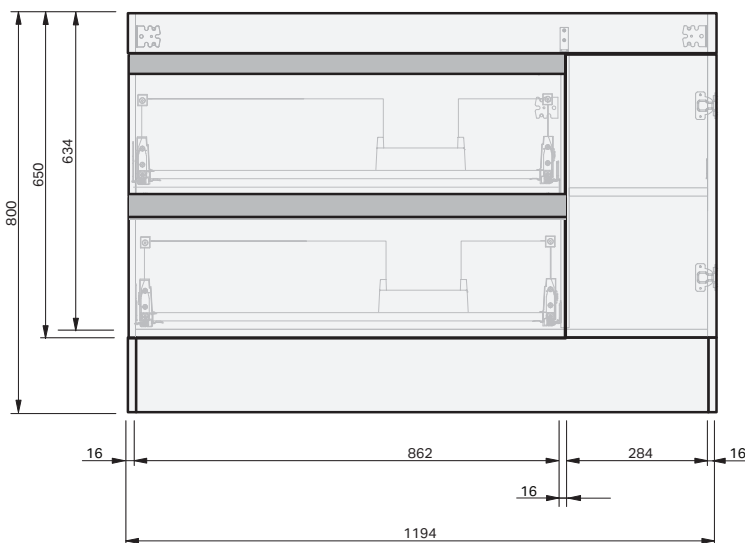

Lulu 46 Console

1200 Floor 1 Door 2 Drawer Left

CABINET SPECIFICATION

Product Features

Product Code	Console Vanity + Mineral Cast Basin / 4453 Console Vanity + Ceramic Basin / 4456
Product Description	Lulu 46 - 1200 - Floor
Drawer Configuration	1 Door / 2 Drawer Left
Notes	Drawings depict cabinet only.

IMPORTANT NOTE: Throughout this guide, dimensions may vary by ± 2 mm. Please read the installation manual for detailed information on installing the product. St. Michel pursues a policy of continuing improvement in design and manufacturing of its products. The right is therefore reserved to vary specifications without notice.