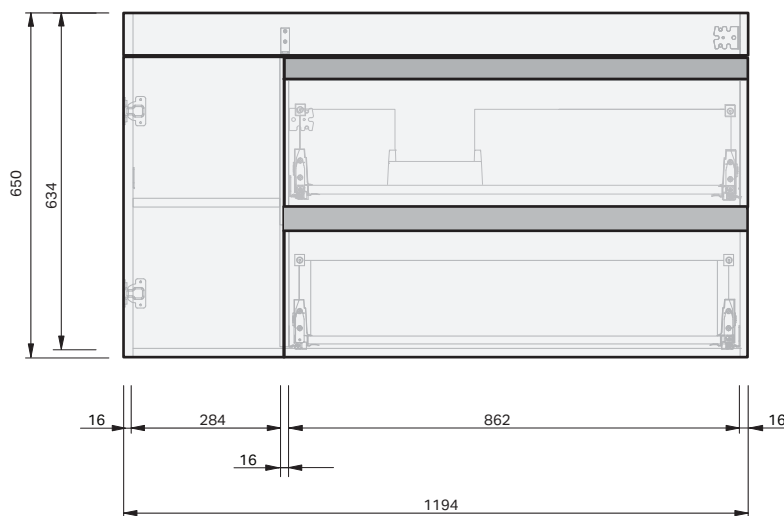

Lulu 46 Console

1200 Wall 1 Door 2 Drawer Right

CABINET SPECIFICATION

Product Features

Product Code	Console Vanity + Mineral Cast Basin / 4461 Console Vanity + Ceramic Basin / 4445
Product Description	Lulu 46 - 1200 - Wall
Drawer Configuration	1 Door / 2 Drawer Right
Notes	Drawings depict cabinet only.

IMPORTANT NOTE: Throughout this guide, dimensions may vary by ± 2 mm. Please read the installation manual for detailed information on installing the product. St. Michel pursues a policy of continuing improvement in design and manufacturing of its products. The right is therefore reserved to vary specifications without notice.