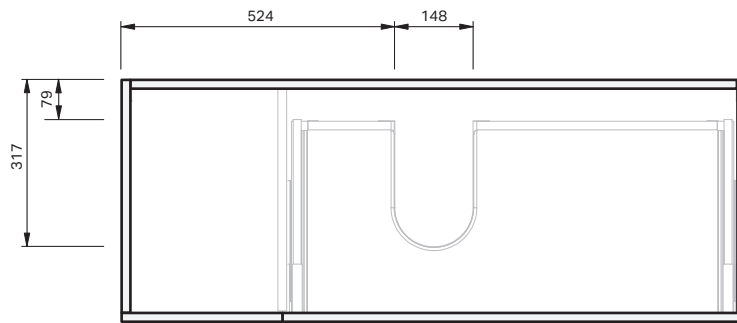

Lulu 46 Console

1200 Wall 1 Door 2 Drawer Right

CABINET SPECIFICATION

Product Features

Product Code	Console Vanity + Mineral Cast Basin / 4461 Console Vanity + Ceramic Basin / 4445
Product Description	Lulu 46 - 1200 - Wall
Drawer Configuration	1 Door / 2 Drawer Right
Notes	Drawings depict cabinet only.

IMPORTANT NOTE: Throughout this guide, dimensions may vary by ± 2 mm. Please read the installation manual for detailed information on installing the product. St. Michel pursues a policy of continuing improvement in design and manufacturing of its products. The right is therefore reserved to vary specifications without notice.