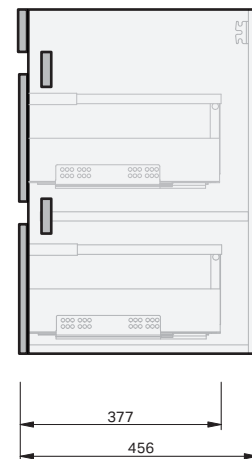

Lulu 46 Console

1200 Wall 1 Door 2 Drawer Right

CABINET SPECIFICATION

Product Features

Product Code	Console Vanity + Mineral Cast Basin / 4461 Console Vanity + Ceramic Basin / 4445
Product Description	Lulu 46 - 1200 - Wall
Drawer Configuration	1 Door / 2 Drawer Right
Notes	Drawings depict cabinet only.

IMPORTANT NOTE: Throughout this guide, dimensions may vary by ± 2 mm. Please read the installation manual for detailed information on installing the product. St. Michel pursues a policy of continuing improvement in design and manufacturing of its products. The right is therefore reserved to vary specifications without notice.